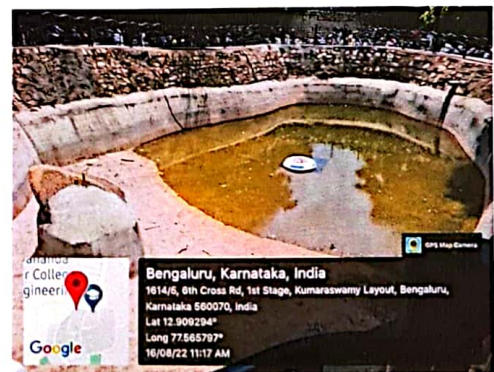

COLLECTED WATER BEING DRAINED AND DISTRIBUTED

H
PRINCIPAL
Dayananda Sagar College of Dental Sciences
Kumaraswamy Layout,
Bangalore - 560 078.