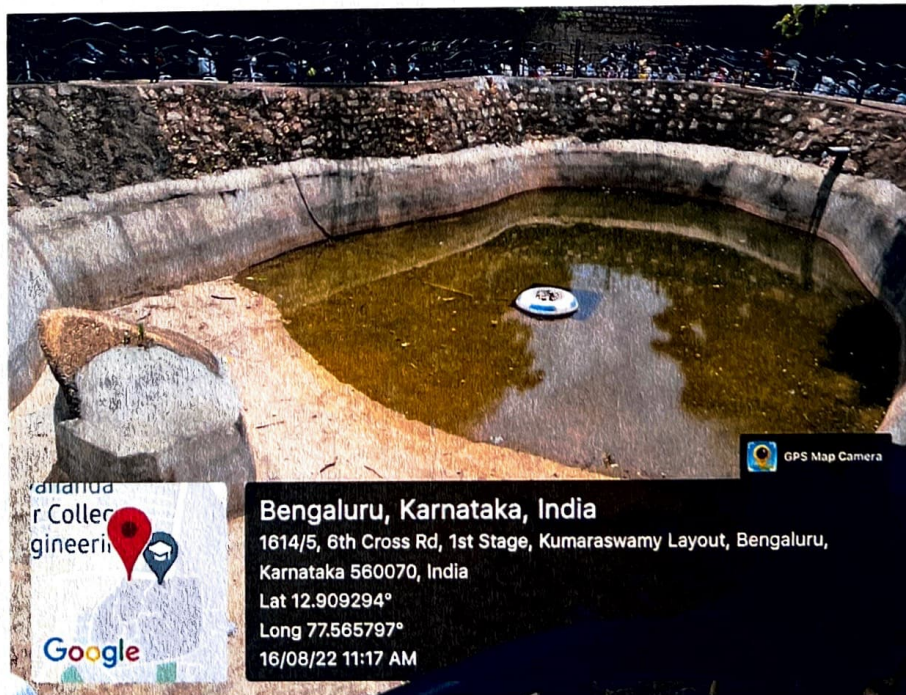

DAYANANDA SAGAR COLLEGE OF DENTAL SCIENCES

GEOTAGGED PHOTOGRAPHS

1. RAINWATER HARVESTING

RAINWATER HARVESTING NEAR DSCDS FACILITIES
DEPARTMENT

RAINWATER HARVESTING IN CAMPUS

PRINCIPAL
Dayananda Sagar College of Dental Sciences
Kumaraswamy Layout,
Bangalore - 560 078.

2. BOREWELL/ OPEN WELL RECHARGE

BOREWELL IN CAMPUS

3. CONSTRUCTION OF TANKS AND BUNDS

COLLECTION TANKS

PRINCIPAL
Dayananda Sagar College of Dental Sciences
Kumaraswamy Layout,
Bangalore - 560 078.

4. WASTE WATER RECYCLING